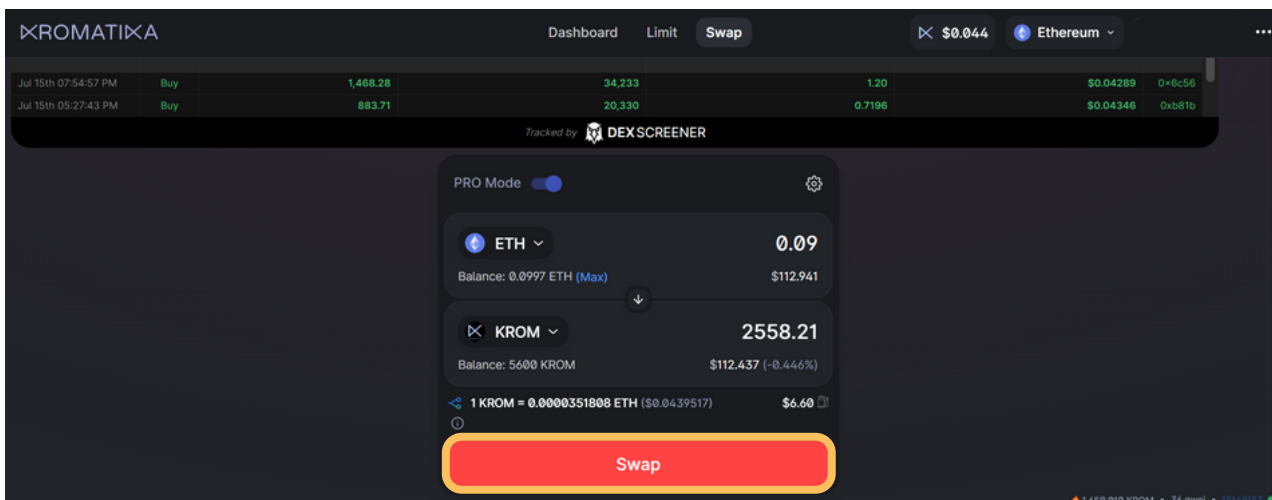

<https://app.kromatika.finance/#/swap>

By default, the KROM/WETH pair will open.

You can choose to stay in the regular mode or switch to 'PRO Mode' using the slider. This will give you access to more detailed charts and trading data.

HOW TO BUY \$KROM ON ETHEREUM MAINNET

* instructions *

2- Connect your wallet

3- Set up your swap

Now that your wallet is connected, enter the amount of ETH you want to swap for KROM. You will need to pay ETH gas fees, so select an amount lower than your max ETH value. Now click 'Swap'.

HOW TO BUY \$KROM ON ETHEREUM MAINNET

* instructions *

4- Confirm the transaction

Review the details of your swap and click 'Confirm Swap'. Next, you will be asked to confirm the transaction in your Metamask wallet.