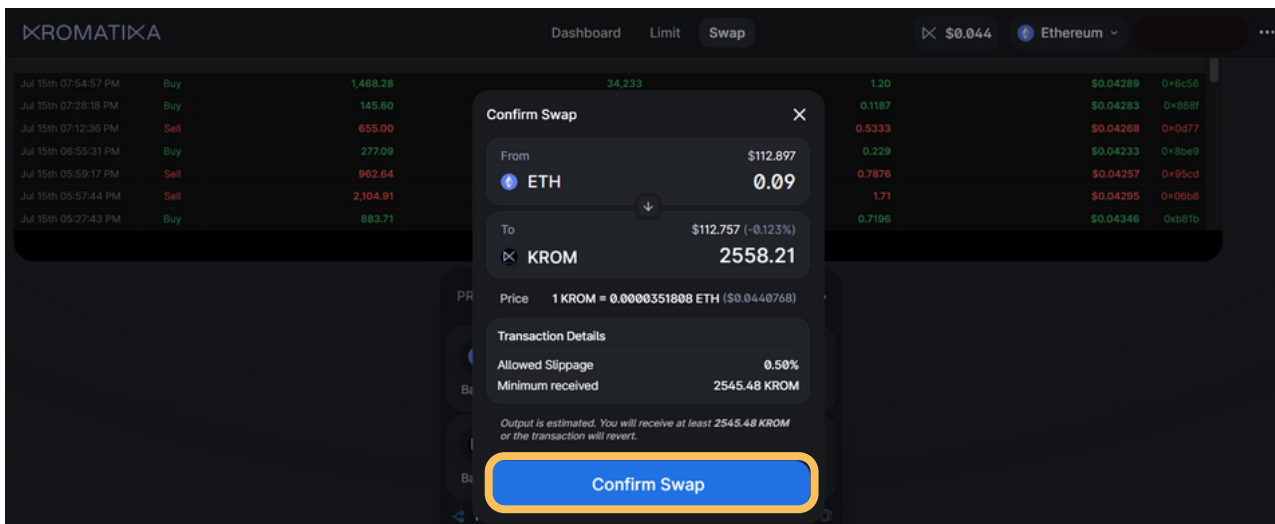

<https://app.kromatika.finance/#/swap>

By default, the KROM/WETH pair will open.

You can choose to stay in the regular mode or switch to 'PRO Mode' using the slider. This will give you access to more detailed charts and trading data.

HOW TO BUY \$KROM ON ETHEREUM MAINNET

* instructions *

2- Connect your wallet

3- Set up your swap

Now that your wallet is connected, enter the amount of ETH you want to swap for KROM. You will need to pay ETH gas fees, so select an amount lower than your max ETH value. Now click 'Swap'.

HOW TO BUY \$KROM ON ETHEREUM MAINNET

* instructions *

4- Confirm the transaction

Review the details of your swap and click 'Confirm Swap'. Next, you will be asked to confirm the transaction in your Metamask wallet.