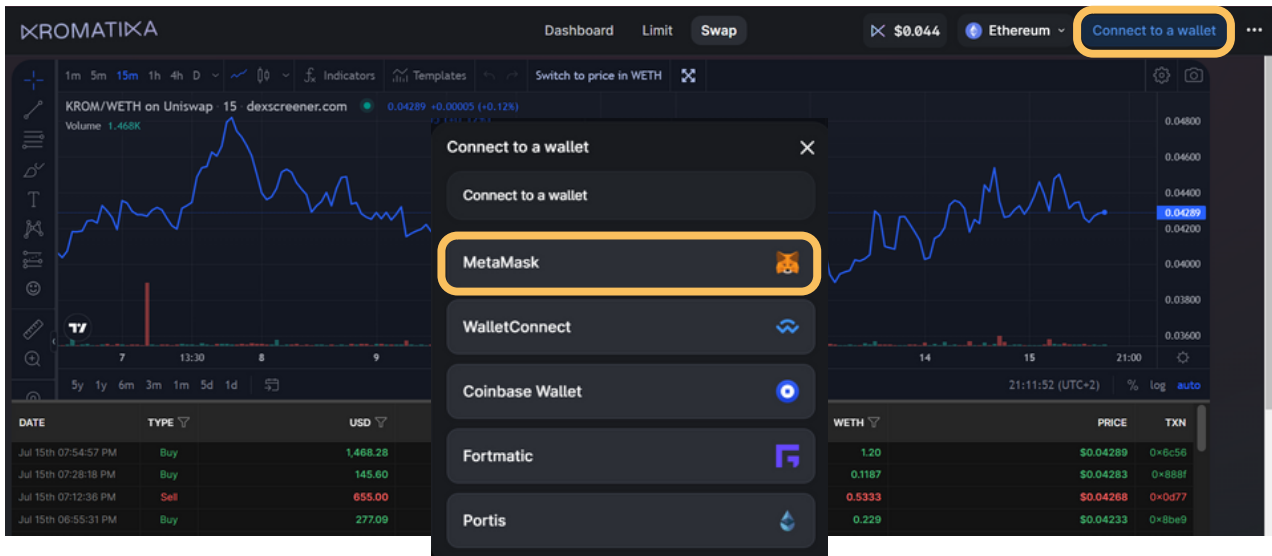

The following instructions guide you on how to buy KROM on the Ethereum mainnet, using the Kromatika swap aggregator.

1- Go to Kromatika.finance

You can go to Kromatika.finance or go directly to our dapp:

<https://app.kromatika.finance/#/swap>

By default, the KROM/WETH pair will open.

You can choose to stay in the regular mode or switch to 'PRO Mode' using the slider. This will give you access to more detailed charts and trading data.

HOW TO BUY \$KROM ON ETHEREUM MAINNET

* instructions *

2- Connect your wallet

3- Set up your swap

Now that your wallet is connected, enter the amount of ETH you want to swap for KROM. You will need to pay ETH gas fees, so select an amount lower than your max ETH value. Now click 'Swap'.