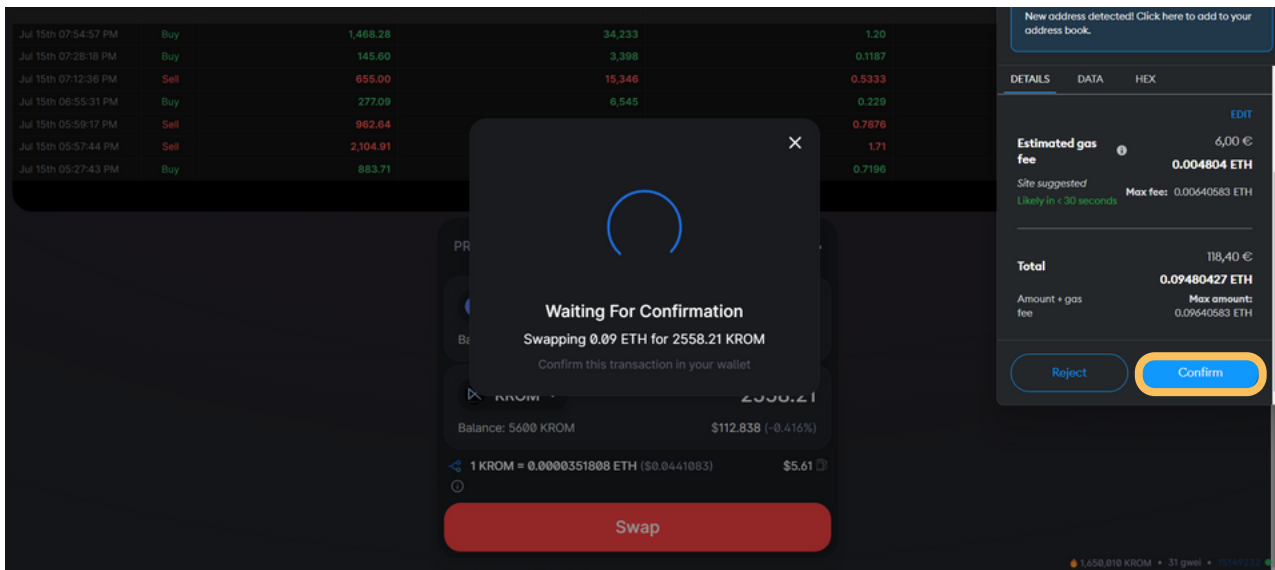

HOW TO BUY $KROM ON ETHEREUM MAINNET

* instructions *

4- Confirm the transaction

Review the details of your swap and click 'Confirm Swap'. Next, you will be asked to confirm the transaction in your Metamask wallet.