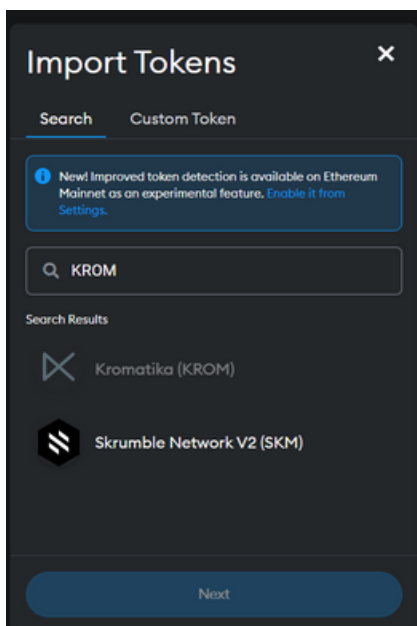

You can either search for the token KROM and select it from the drop down. Or, in case that isn't working, you can add a Custom Token via the KROM contract address:

0x3af33bEF05C2dCb3C7288b77fe1C8d2AeBA4d789

Click on confirm to add KROM to your token list.