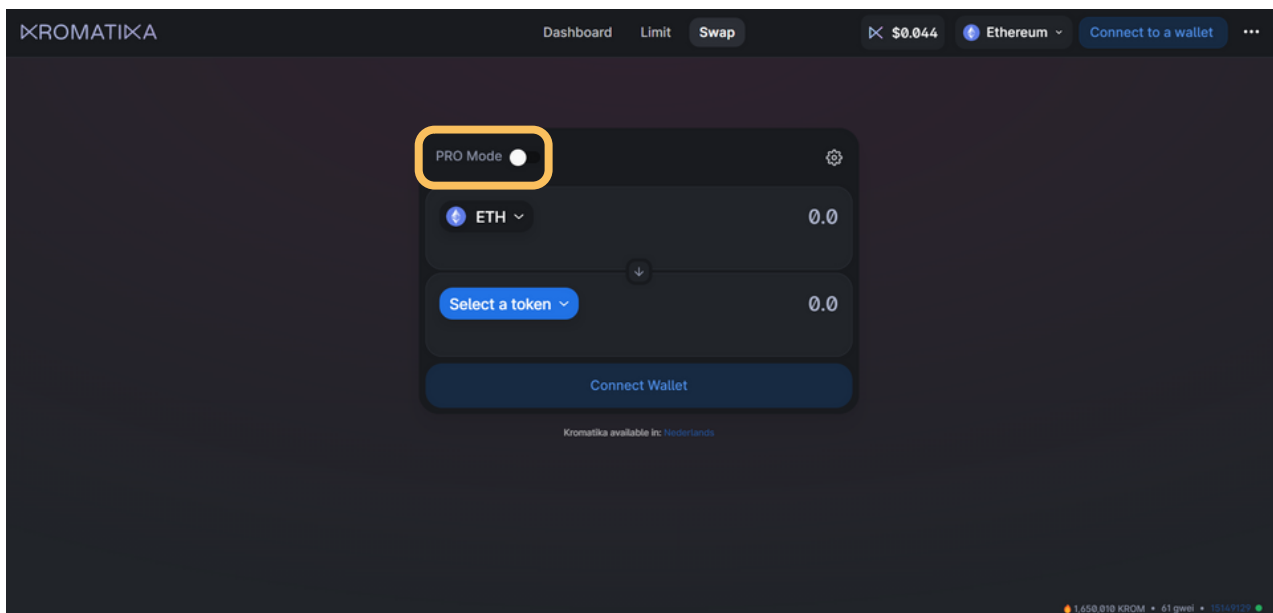

The following instructions guide you on how to buy KROM on the Ethereum mainnet, using the Kromatika swap aggregator.

1- Go to Kromatika.finance

You can go to Kromatika.finance or go directly to our dapp:

<https://app.kromatika.finance/#/swap>

By default, the KROM/WETH pair will open.

You can choose to stay in the regular mode or switch to 'PRO Mode' using the slider. This will give you access to more detailed charts and trading data.

HOW TO BUY \$KROM ON ETHEREUM MAINNET

* instructions *

2- Connect your wallet

3- Set up your swap

Now that your wallet is connected, enter the amount of ETH you want to swap for KROM. You will need to pay ETH gas fees, so select an amount lower than your max ETH value. Now click 'Swap'.