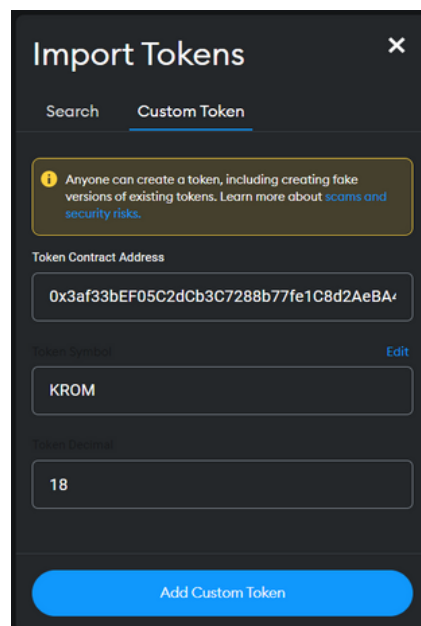

You can either search for the token KROM and select it from the drop down. Or, in case that isn't working, you can add a Custom Token via the KROM contract address:

0x3af33bEF05C2dCb3C7288b77fe1C8d2AeBA4d789

Click on confirm to add KROM to your token list.